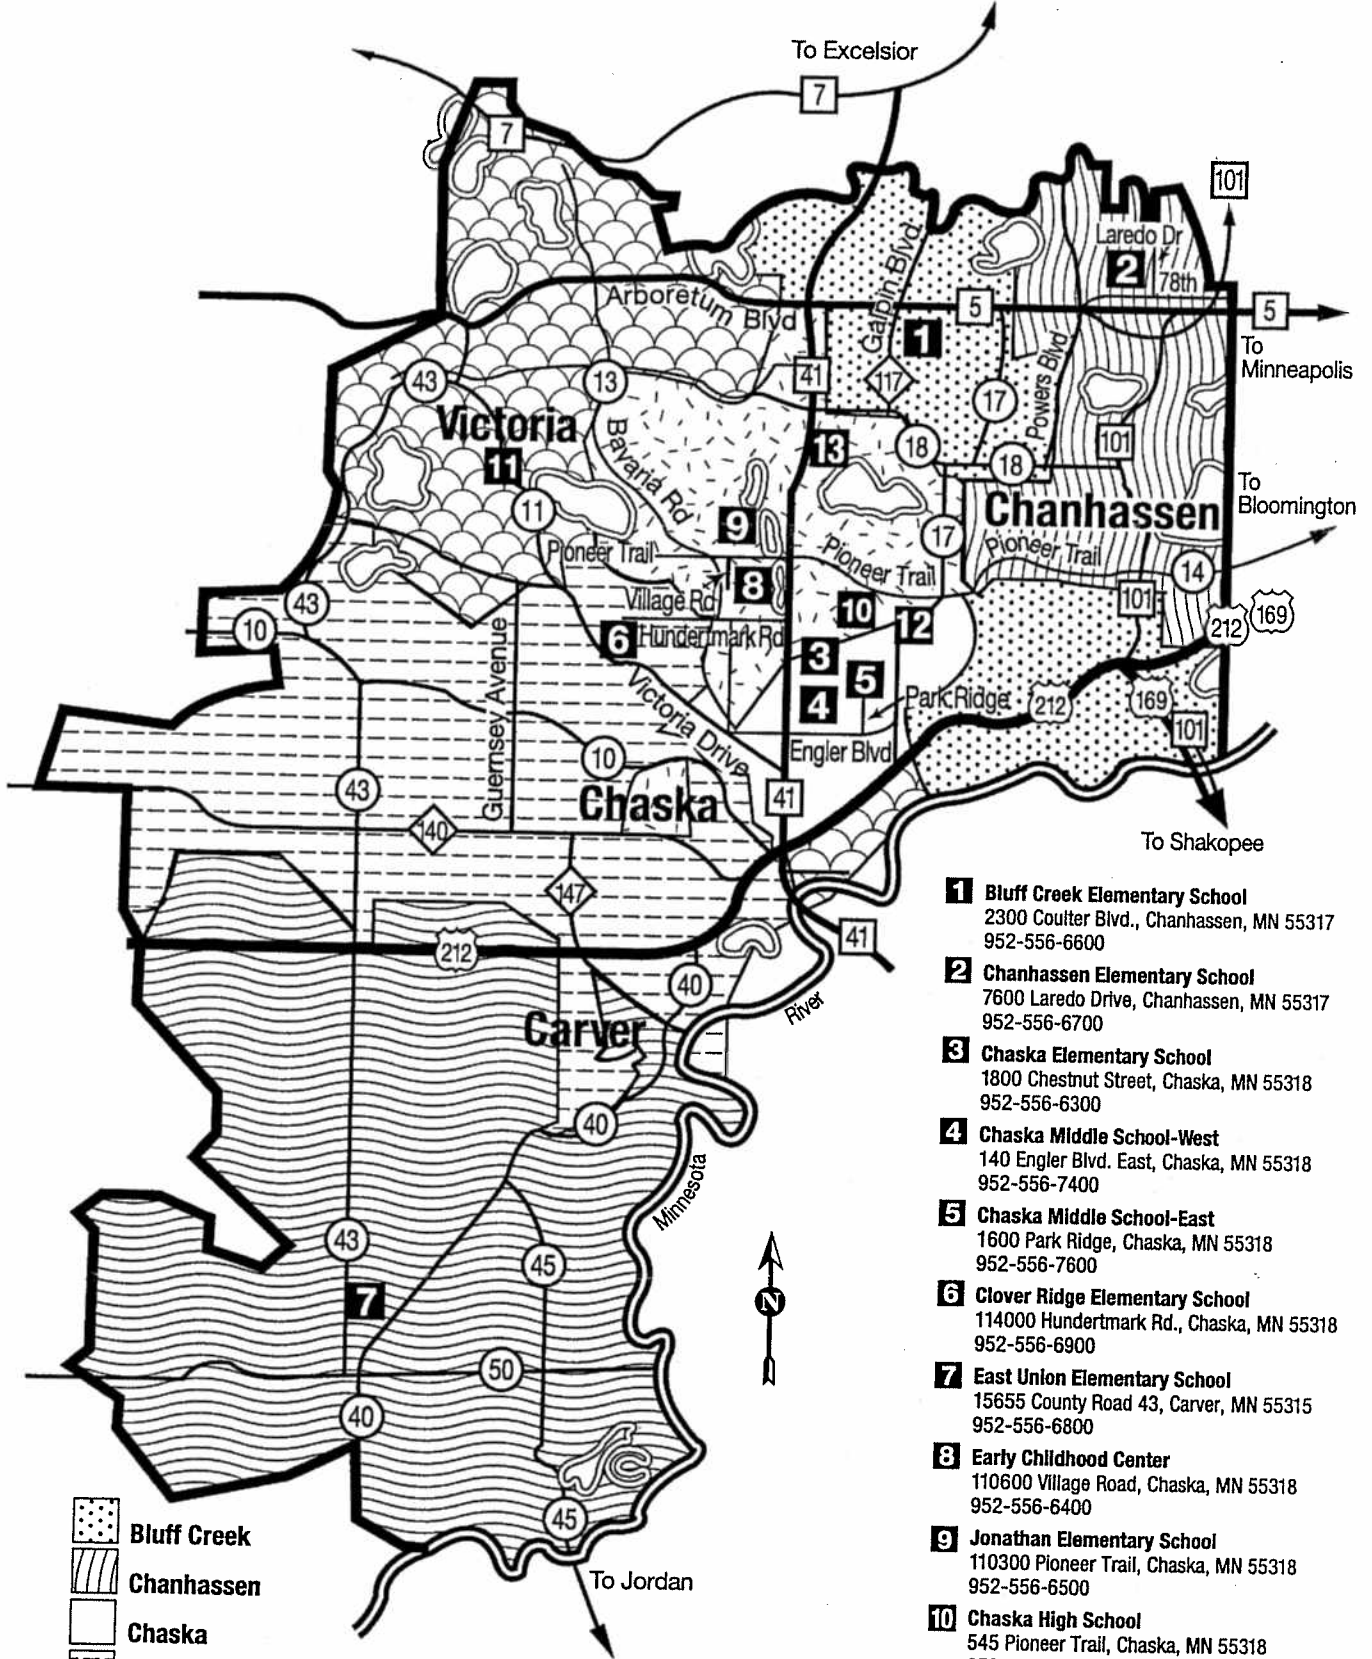

School District 112

-  Bluff Creek
-  Chanhassen
-  Chaska
-  Clover Ridge
-  East Union
-  Jonathan
-  Victoria

- 1** Bluff Creek Elementary School
2300 Couiter Blvd., Chanhassen, MN 55317
952-556-6600
- 2** Chanhassen Elementary School
7600 Laredo Drive, Chanhassen, MN 55317
952-556-6700
- 3** Chaska Elementary School
1800 Chestnut Street, Chaska, MN 55318
952-556-6300
- 4** Chaska Middle School-West
140 Engler Blvd. East, Chaska, MN 55318
952-556-7400
- 5** Chaska Middle School-East
1600 Park Ridge, Chaska, MN 55318
952-556-7600
- 6** Clover Ridge Elementary School
114000 Hundertmark Rd., Chaska, MN 55318
952-556-6900
- 7** East Union Elementary School
15655 County Road 43, Carver, MN 55315
952-556-6800
- 8** Early Childhood Center
110600 Village Road, Chaska, MN 55318
952-556-6400
- 9** Jonathan Elementary School
110300 Pioneer Trail, Chaska, MN 55318
952-556-6500
- 10** Chaska High School
545 Pioneer Trail, Chaska, MN 55318
952-556-7100
- 11** Victoria Elementary School
9300 Red Fox Drive, Victoria, MN 55386
952-556-3000
- 12** Pioneer Ridge Freshman Center
1085 Pioneer Trail East, Chaska, MN 55318
952-556-7800
- 13** District 112 Education Center
11 Peavey Road, Chaska, MN 55318
952-556-6100